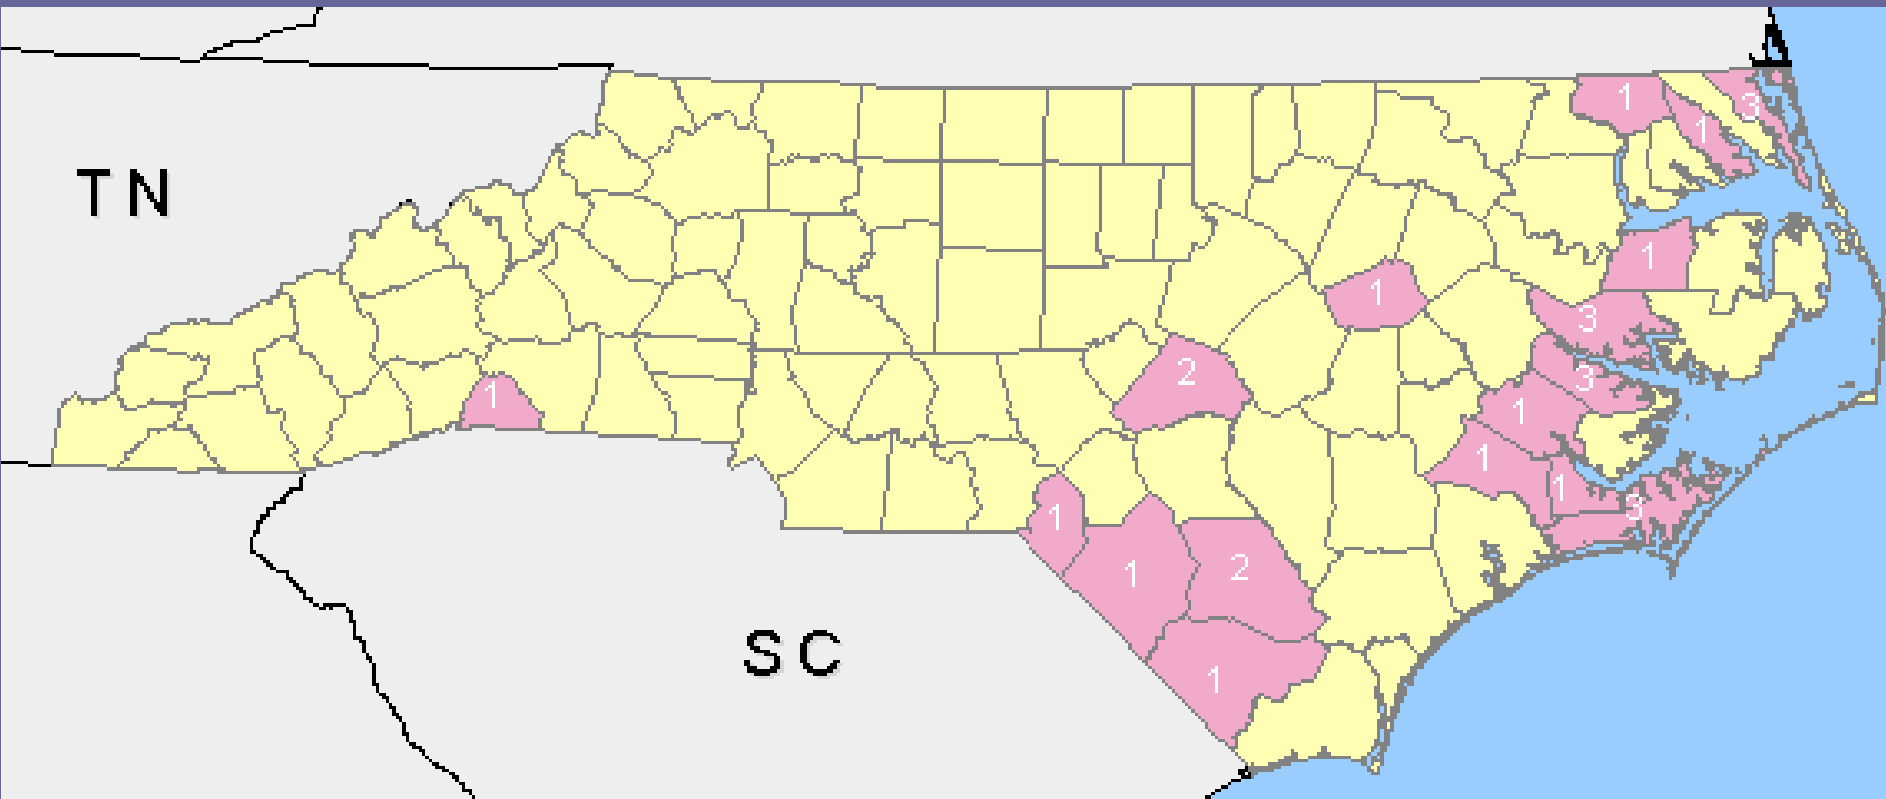

North Carolina Report 2009

Walker Rayburn
January 15, 2010

WNV Sentinel Chickens

2009

Human LCV cases

2009

EEE Veterinary

2009