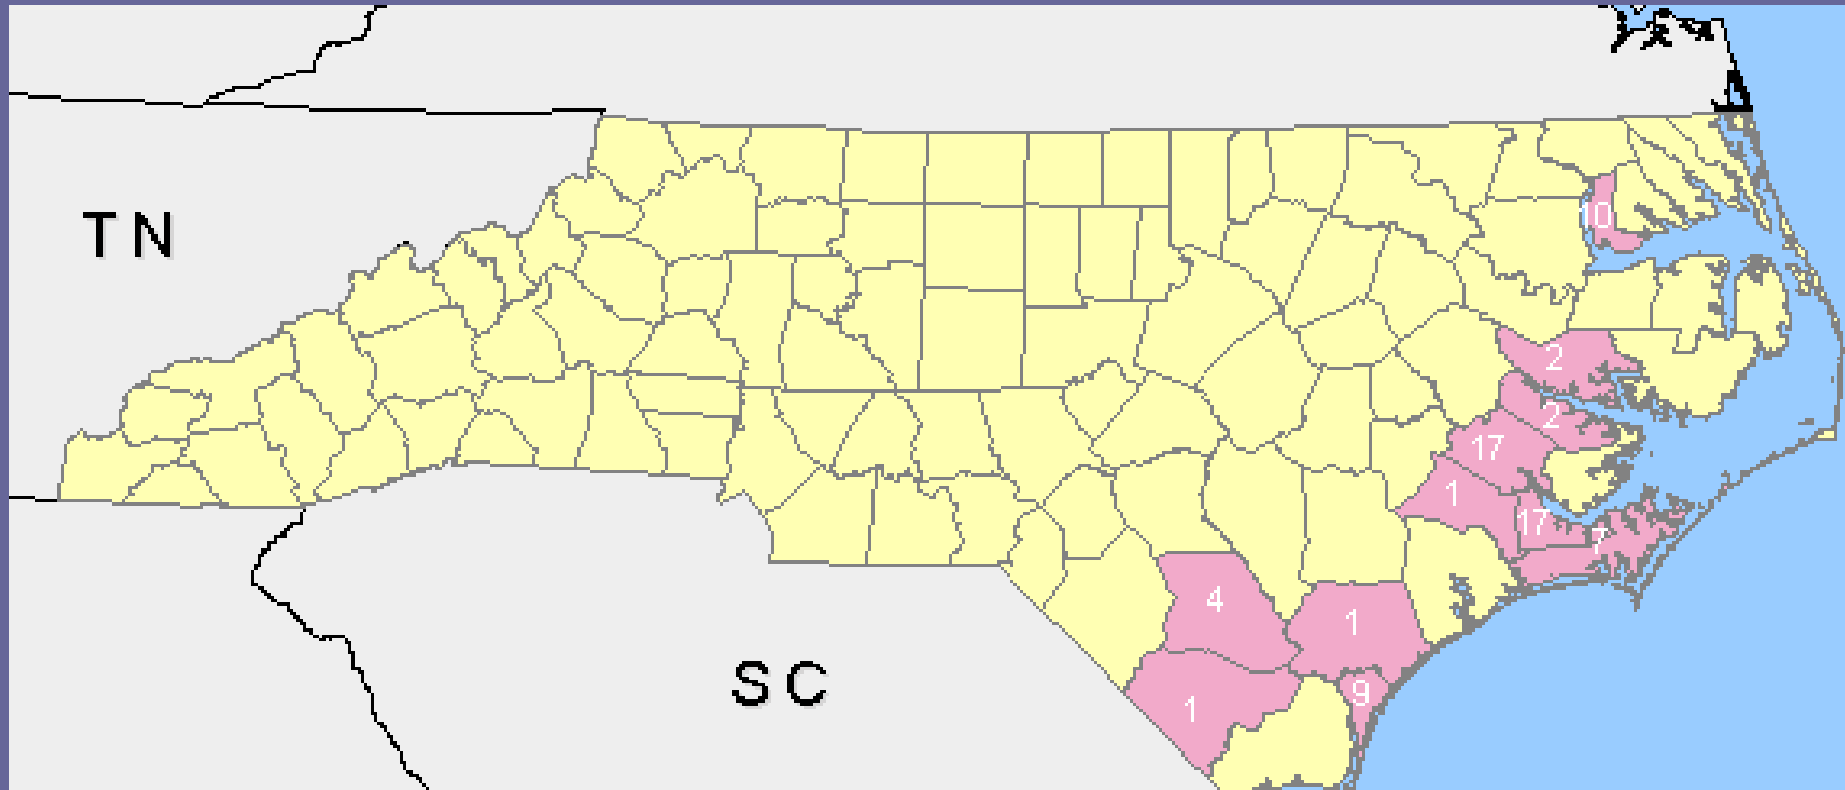

EEE Sentinel Chicken

2009